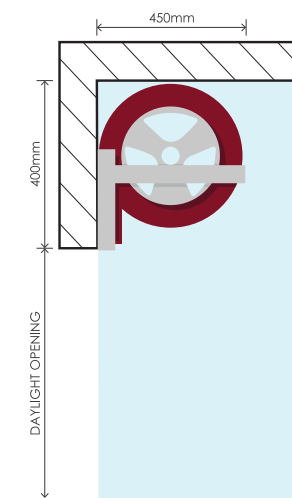

COLOUR OPTIONS

Roller Doors are available in ZINCALUME® and in a range of COLORSTEEL® colours to suit all aesthetic preferences.

Notes:

Fitting guide details apply to domestic roller doors up to 3200mm wide. Contact manufacturer for details for doors over 3200mm wide

Diagrams are NOT to scale