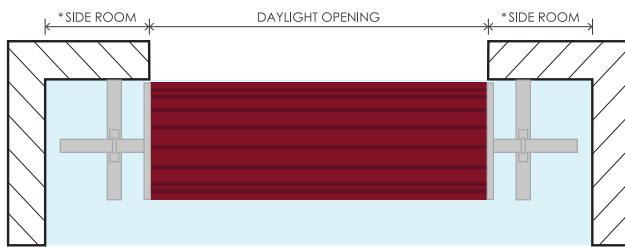

ROLLER DOORS

Achieve a seamless exterior aesthetic, while adding the convenience and safety of a durable garage door for your home.

Fitting Guide

SIDE ROOM

Hand operation:
94mm minimum.

Auto operation:
135mm - 200mm on motor size, dependent on brand of auto opener.